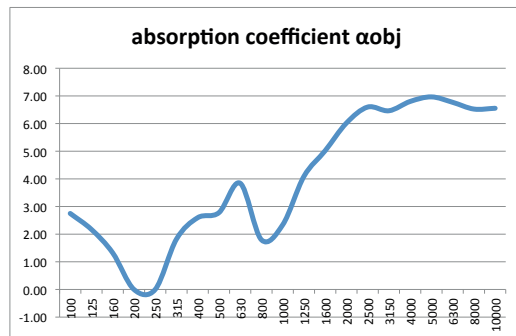

BuzziZone | Content

COMPOSITION

- Panels: Core: honeycomb carton
  Cover: BuzziFelt
- Connection Part: Velcro
  BuzziFabric

USE

- Slide the panels together
- Fix the panels with the connection parts

OPTIONS

- Cover panels: BuzziFelt
- Connection parts: BuzziFabric
- Panel A, B, C: same colour or different colour.

BuzziZone | Ratings

- Flammability: BuzziFelt: EN 13501-1 + A1: 2009
  ASTM E84 Class B certified
  BS476 Part 6 and 7 Class 0
  BuzziFabric: EN 1021.1/2006 | BS EN 1021.1/2006 (cigarette)
  EN 1021.2/2006 | BS EN 1021.2/2006 (match)
  CAL TB 117

- Acoustic:

Hz	$\alpha_{obj} [m^2]$
125	2.08
250	0.61
500	3.07
1000	2.74
2000	5.88
4000	6.74

Equivalent sound absorption surface for an individual object in m²

BuzziZone | Useful Links

Price List

Warranty

Install. instructions

2D DWG

3D Sketchup

Movie

Questions? Don't hesitate to contact your local agent or distributor