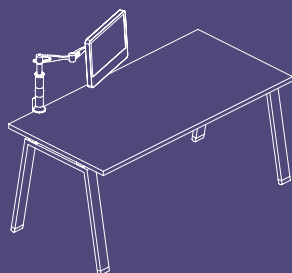

GAMBE REGOLABILI (H 62÷82) - 24 7/16" ÷ 32 5/16"

ADJUSTABLE LEG - PIED REGABLE - VERSTELLBARES BEIN - PATA REGULABLE

PORTA CPU

CPU HOLDER - SUPPORT U.C. - PORTA CPU - CPU HALTER

BRACCIO PORTA-MONITOR

MONITOR ARM - BRAS SUPPORT ECRAN PLAT - BRAZO PORTAMONITOR - LCD-MONITORTRÄGER