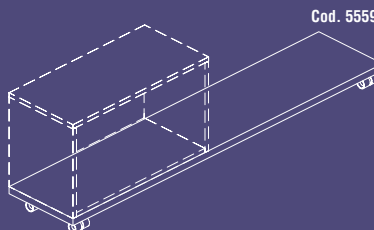

CARRELLI

SKATE - BANQUETTE MOBILE - CARRO MODULAR - UNTERTISCH REGALSKATER

Cod. 5559 P. 30 11 13/16"
L. 160 63" Cod. 010

TAVOLO RIUNIONE ROTONDO (H 73.4) - 28 14/16"

MEETING TABLE - TABLE DE REUNION - MESA DE JUNTAS - KONFERENZTISCH

Cod. 5512 Ø 100 39 6/16" Cod. D1001
120 47 4/16" Cod. D1201