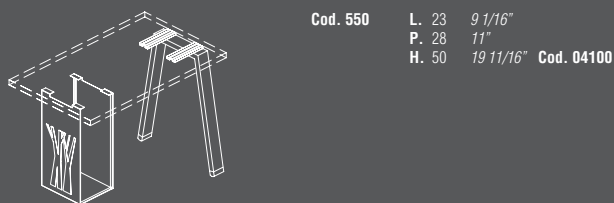

GAMBE REGOLABILI (H 62÷82) - 24 7/16" ÷ 32 5/16"

ADJUSTABLE LEG - PIED REGABLE - VERSTELLBARES BEIN - PATA REGULABLE

PORTA CPU

CPU HOLDER - SUPPORT U.C. - PORTA CPU - CPU HALTER

BRACCIO PORTA-MONITOR

MONITOR ARM - BRAS SUPPORT ECRAN PLAT - BRAZO PORTAMONITOR - LCD-MONITORTRÄGER