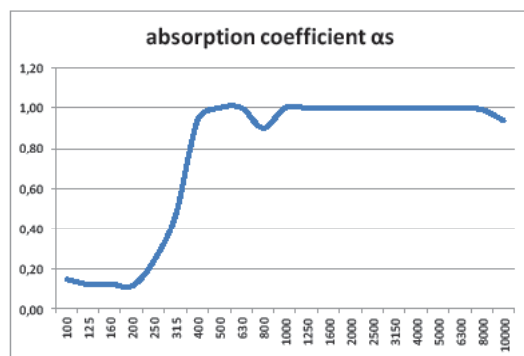

• Acoustic: