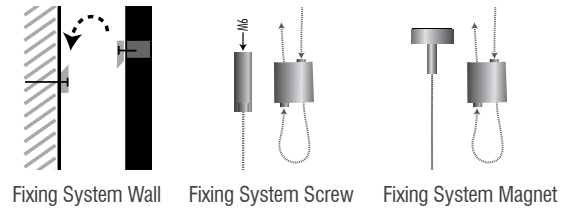

BuzziPod | Content

COMPOSITION

- honeycomb carton 30mm | 1.18"
- foam CME35H
- cover in fabric
- back in antiskid

USE

Fixing System Wall:

- 2 x 2 strips of wood, incl. holes, excl. screws for wall

Fixing System Ceiling - with magnets:

- cable: length 2 m or 5 m | 78.74" or 196.85"
  Ø 1,5 mm | Ø 0.04"
- included: 4x magnets and 4x fastener
  1 magnet can take up to 10 kg | 22.05 lbs
  don't forget to check the capacity of your ceiling before hanging the BuzziLands

Fixing System Ceiling - with screws:

- cable: length 2 m or 5 m | 78.74" or 196.85"
  Ø 1,5 mm | Ø 0.04"
- included: 4x fastener

OPTIONS

- Flat: BuzziFabric | BuzziTerra | BuzziRough | BuzziTartan
- 3D: Wide Ribbed | Narrow Ribbed
  BuzziFabric | BuzziTerra | BuzziRough
- fixation: Fixing System Wall | Fixing System Screw | Fixing System Magnet

BuzziPod | Ratings

- Flammability: BuzziTartan / BuzziTerra: CRIB 5
  CAL 117 PASS
- BuzziFabric: EN 1021.1/2006 | BS EN 1021.1/2006 (cigarette)
  EN 1021.2/2006 | BS EN 1021.2/2006 (match)
  CAL TB 117
- BuzziRough: EN 1021.1/2006 | BS EN 1021.1/2006 (cigarette)
  DIN 4102 - B1
- Foam CME35H: California Test TB 117 – AI en DII
  BS 5852 – Crib 5
  NF P 92 504 – M4