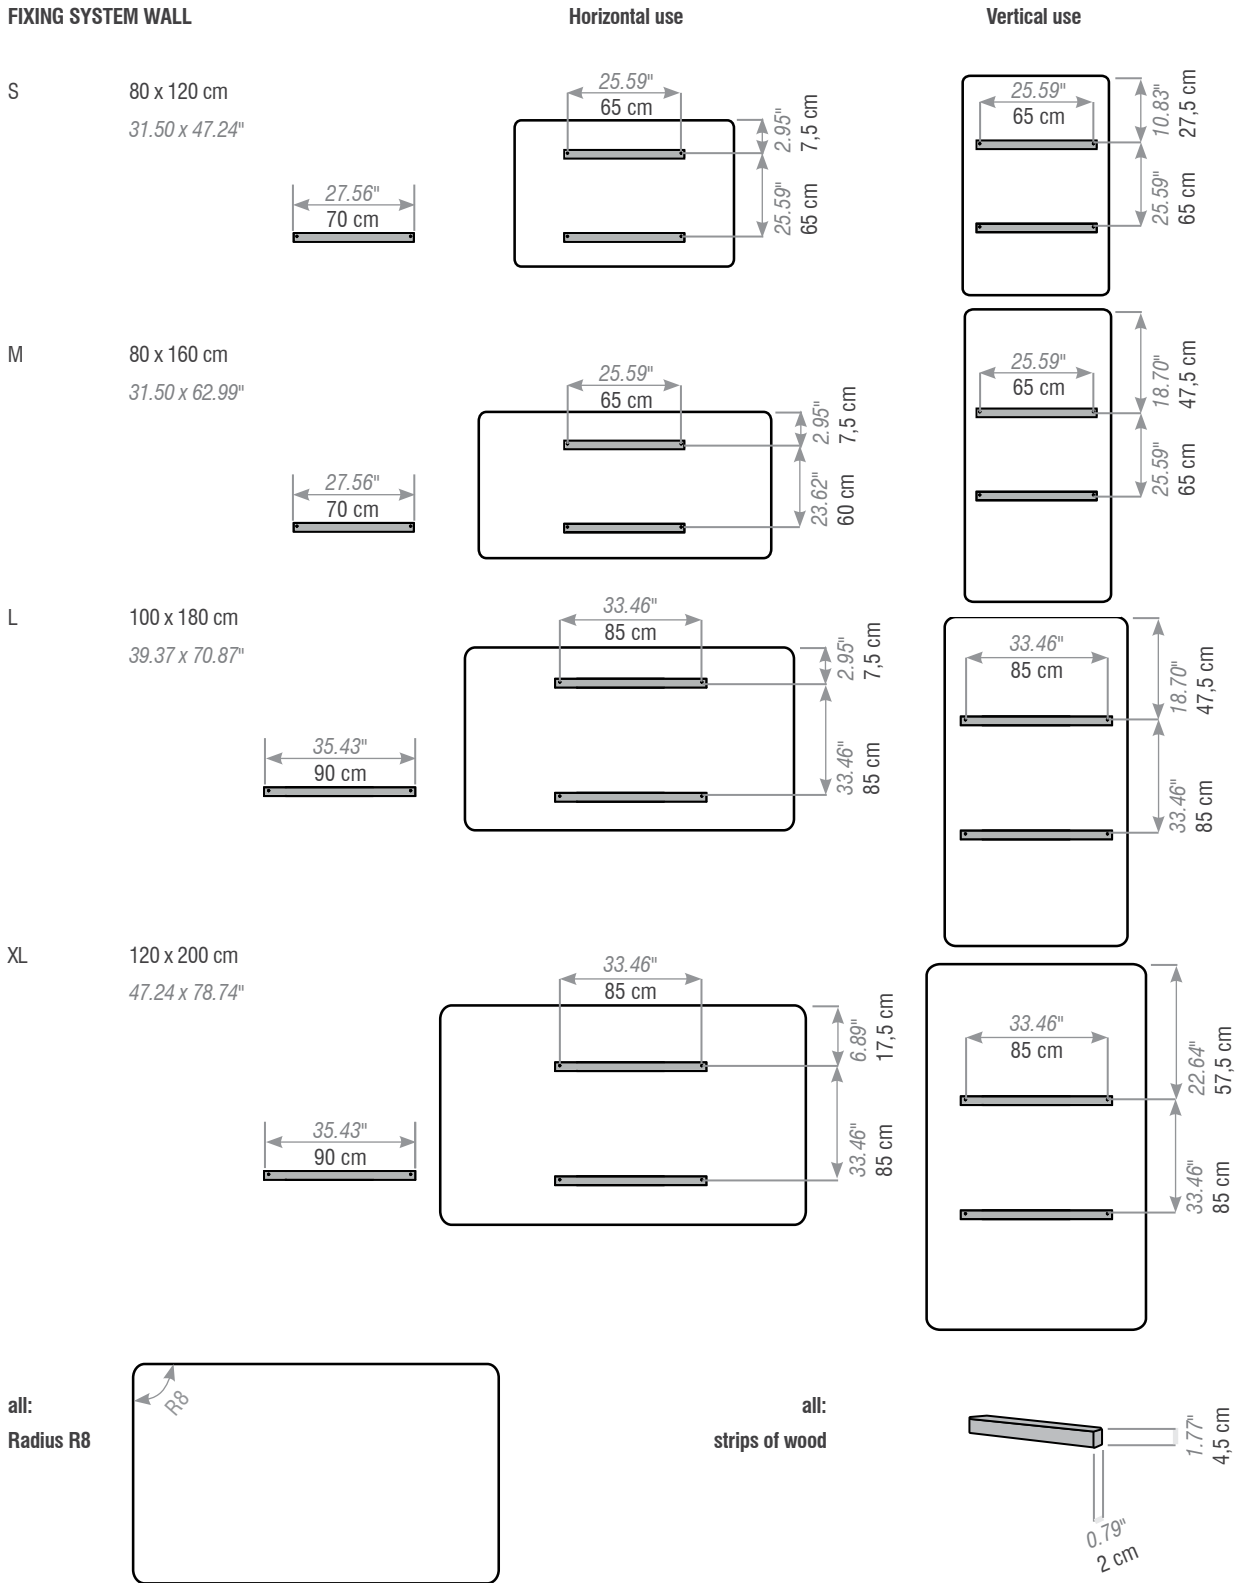

- 2 x 2 strips of wood, incl. holes, excl. screws for wall

Fixing System Ceiling - with magnets:

- cable: length 2 m or 5 m | 78.74" or 196.85"
Ø 1,5 mm | Ø 0.04"
- included: 4x magnets and 4x fastener
1 magnet can take up to 10 kg | 22.05 lbs
don't forget to check the capacity of your ceiling before hanging the BuzziLands

BuzziPod | Dimensions & Weight:

Narrow Ribbed: rib every 8 cm | 3.15"

Wide Ribbed: rib every 20 cm | 7.87"

FIXING SYSTEM WALL

BuzziPod | Dimensions & Weight:

Narrow Ribbed: rib every 8 cm | 3.15"

Wide Ribbed: rib every 20 cm | 7.87"