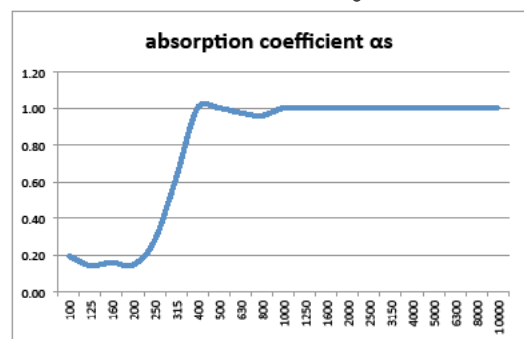

Hz	α_s
125	0,14
250	0,30
500	1,00
1000	1,00
2000	1,00
4000	1,00

Classification of sound absorbers EN-ISO 11654	
A	0.90 | 0.95 | 1.0
B	0.80 | 0.85
C	0.60 | 0.65 | 0.70 | 0.75
D	0.03 | 0.55
E	0.15 | 0.25

NRC 0,85 Noise Reduction Coefficient
Class B
SAA 0,81 Sound Absorption Average

• Acoustic: ±15cm distance from ceiling: