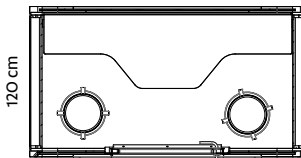

220 cm /

- Concentrate
- Get virtual
- Interview
- Relax