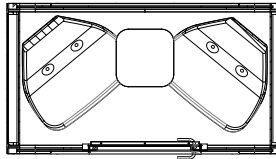

- Concentrate
- Get virtual
- Interview
- Relax