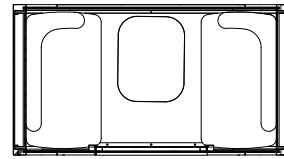

- Concentrate
- Get virtual
- Interview
- Relax

A high table and handy bar stools makes this decor option very efficient for short-term sessions. The shape of the desk is suitable for the teamwork of two, private sessions or video conferences. Working with PAL comes with pleasant LED lighting, two power sockets and stylish coat hangers.

Sometimes you need your own space to work without distractions for longer periods of time. The electric table can be adjusted into a sitting or standing position. It also works well with a wheelchair. A handy table, adjustable LED lighting and two power sockets guarantee that your time in the booth is both pleasant and productive.

Betty chairs are comfortable for brainstorming, conversations and reading. A small table is the perfect addition for coffee mugs and small accessories. A special mood is created with LED lighting hanging from the ceiling. Betty's Café comes with two power sockets for loading phones, laptops and more.

Maggie sofas with low backs can be adjusted to many positions. This variation is suitable for meetings, brainstorming and more. The small table can be adjusted into any direction depending on whether you need it for your coffee mug or laptop. The LED lighting and two power sockets take care of your eyes and devices.

Chairs: 2 x PAL 65 cm / 80 cm, painted white / black / yellow, chairs fit under the table.
Table: White Formica laminate on Birch plywood with varnish trim, 2 x power socket, depth 60 cm / 33 cm, height 90 cm / 110 cm, width 200 cm
Lighting: LED / Pluriel Black
Other: 2 x coat hangers

Chair: Not included
Table: White Formica laminate on Birch plywood with varnish trim, 2 x power socket, width 100 cm, depth 56 cm, height 72 cm (fixed table), height 65–125 cm (adjustable), shelf for computer charger
Lighting: Luxo Ninety white on table
Other: 2 x coat hangers, wheelchair compatible with ramp

Chairs: 2 x Betty Loung Chair (Light Gray, Kvadrat Remix 2 123)
Table: White Formica laminate on Birch plywood with varnish trim, 2 x power socket, 46 cm x 46 cm, height 62 cm
Lighting: LED / Pluriel Black
Other: 2 x coat hangers

Chairs: 2 x Maggie Sofa (L+L / L+R / R+R) (Gray, Kvadrat Canvas 154)
Table: White Formica laminate on Birch plywood with varnish trim, 2 x power socket
A) Rectangular turnable 53 cm x 68 cm, height 70 cm
B) 2 person workstation (same kind of table as in "Working with PAL" -variation), depth 60 cm / 20 cm, width 200 cm, height 70 cm
C) Oval table depth 68 cm, width 71 cm, height 70 cm
Lighting: LED / Pluriel Black
Other: 2 x coat hangers