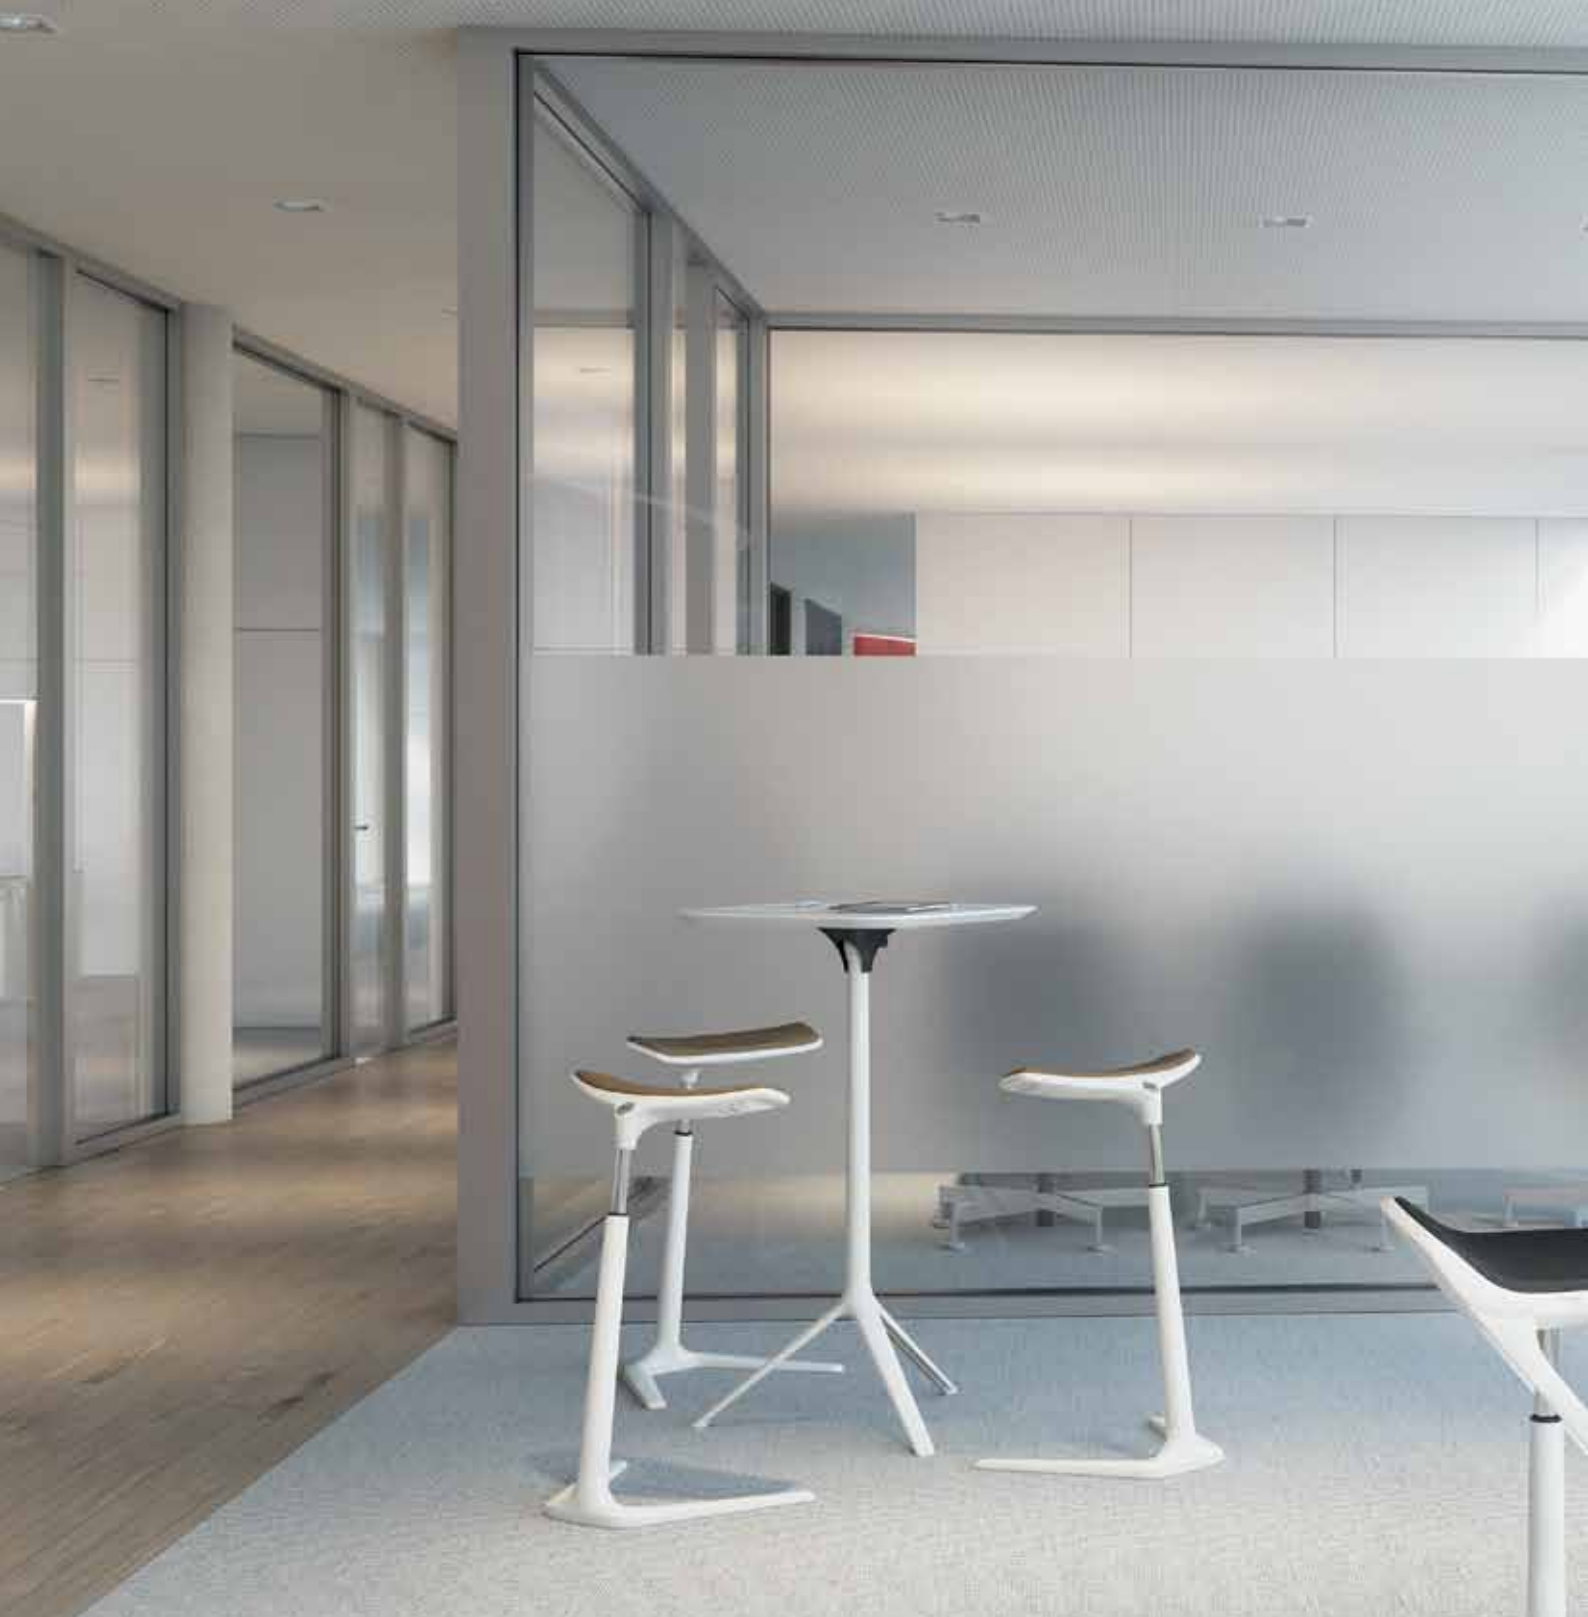

Office. Dynamics. Stand up for more flexibility.

Stand up for more flexibility. Life is movement, right from the start. Initially, a small step, later it might be a giant leap. Without activity, there is no thought, no experience. Every child learns this. Without focused curiosity, there are no questions and no answers - the most important driving force behind our doing. Learning is never passive, thinking is not an abstract activity disconnected from the body. Especially, nowadays developing ideas means one thing above all: movement, both intellectual and physical, because it's good for you and keeps your mind and body active. Movement changes us, stimulates our performance, concentration and motivation. So, office spaces are above all spaces for movement. More than this, spaces for movement and cooperation. This is why we created KINETICis5, enhancing a new world of work full of movement and dialogue. It is not because we believe that movement is an end in itself; but rather, that there is evidence which suggests that movement leads to the final goal.