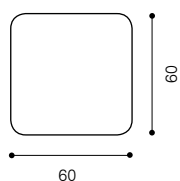

705K
Bar stool

710K
Bar stool
with footrest

715K
Standing table
50x50cm

Colour finish, metal parts anthracite / brilliant silver / white	•/◦/◦	•/◦/◦	•/◦/◦	•/◦/◦
Seat height 530 - 650mm / 650 - 770mm	-	•/◦	•/◦	-
Surface and colours for seat (wood) HPL black / HPL white / oak / American walnut	-	•/◦/◦/◦	•/◦/◦/◦	-
Wood (table top) HPL black / HPL white / oak / American walnut	-	-	-	•/◦/◦/◦
Hard glides for soft floors	•	•	•	•
Soft glides for hard floors	◦	◦	◦	◦

reddot design
award winner
2013

716K
Standing table
60x60cm

717K
Standing table
70x70cm

718K
Standing table
Ø 50cm

719K
Standing table
Ø 60cm

720K
Standing table
Ø 70cm

•/○/○

•/○/○