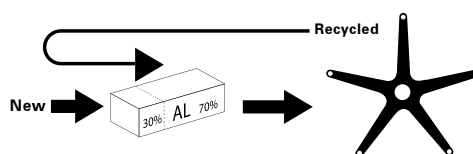

VINTAGEis5 gives a feeling of enduring sustainability to a room – and is itself sustainable. During the consistently eco-friendly production process, up to 98 per cent of the materials can be recycled, including a large proportion of natural materials. Its high quality finish gives it an extremely long life – and also ensures that it is exemplary with regard to ecology and economy. Not without reason was the VINTAGEis5, range has been awarded with the “Blue Angel” eco-label, and the company awarded EMAS certification.

Environmentally-friendly manufactured and ecologically sound products are interstuhl’s trademark: This had top priority when developing VINTAGEis5. Our environmental management system complies with the requirements of DIN EN ISO 14001; Total Quality Management has been certified in accordance with DIN EN ISO 9001 since 1993.