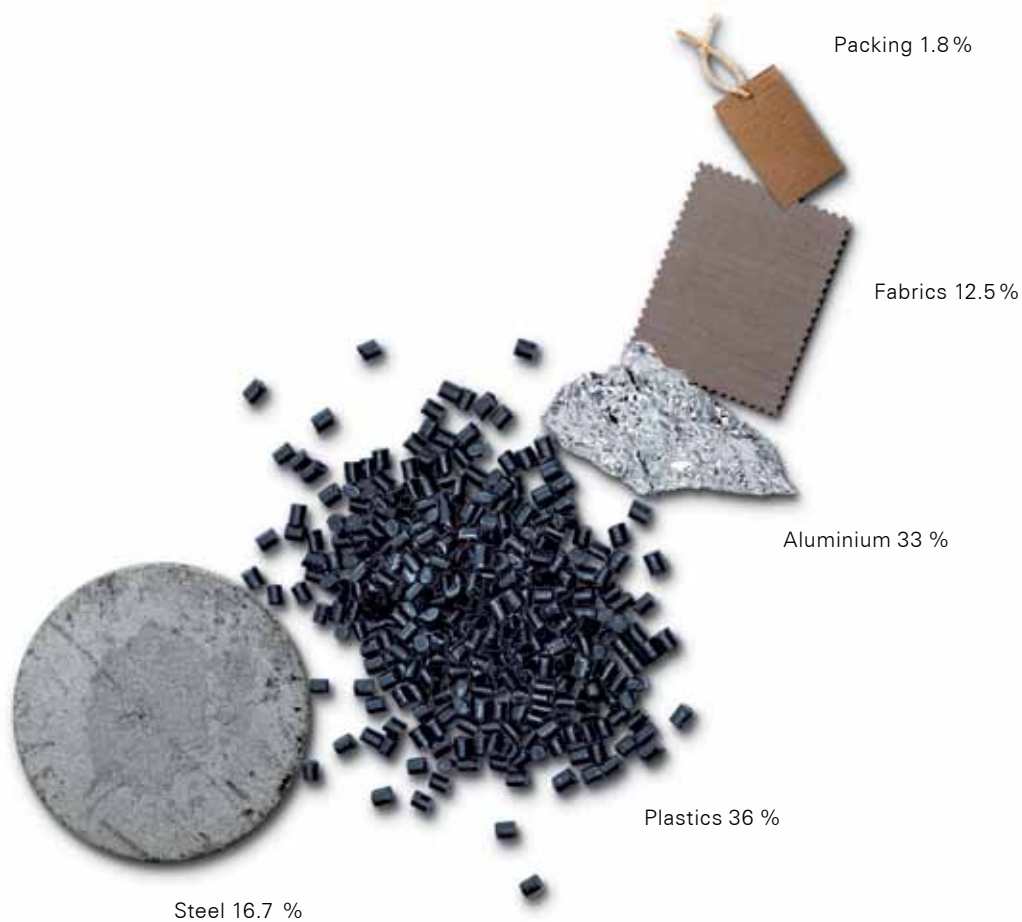

5V80

Cantilever frame high, shell visible, design 2

5V81

Cantilever frame high, completely upholstered, design 2

•/◦	-/-	•/◦	-/-	•/◦	-/-
•/◦/◦/◦	•/◦/◦/◦	•/◦/◦/◦	•/◦/◦/◦	•/◦/◦/◦	•/◦/◦/◦
•	•	•	•	•	•
◦	◦	◦	◦	◦	◦
◦	◦	◦	◦	◦	◦