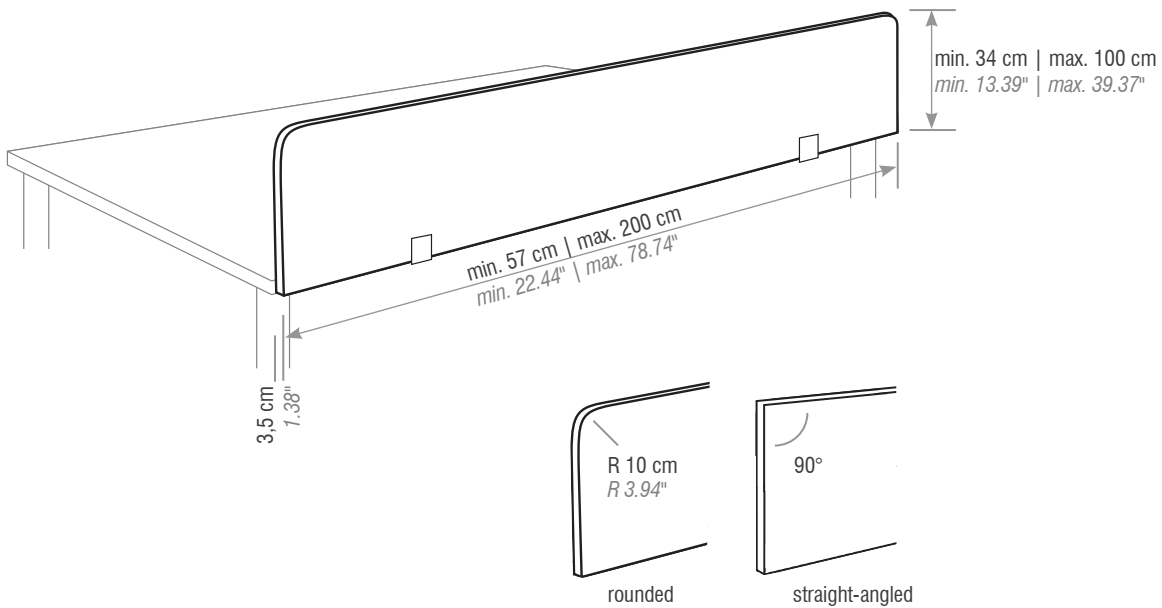

BuzziDesk | Dimensions & Weight

Size: Thickness Weight profile + Weight cardboard+felt

min. 57 x 34 cm max. 200 x 100 cm
min. 22.44 x 13.39" max. 78.74 x 39.37"
3,5 cm
1.38 inch

BuzziDesk	Width:	≥ 57 cm	< 77 cm	0,65 kg	3,30 kg/m²
		≥ 22.44"	< 30.32"	1.43 lbs	0.68 lbs / ft²
BuzziDesk	Width:	≥ 77 cm	< 107 cm	0,75 kg	3,30 kg/m²
		≥ 30.32"	< 42.12"	1.65 lbs	0.68 lbs / ft²
BuzziDesk	Width:	≥ 107 cm	< 137 cm	0,9 kg	3,30 kg/m²
		≥ 42.12"	< 53.94"	1.98 lbs	0.68 lbs / ft²
BuzziDesk	Width:	≥ 137 cm	< 157 cm	1,15 kg	3,30 kg/m²
		≥ 53.94"	< 61.81"	2.54 lbs	0.68 lbs / ft²
BuzziDesk	Width:	≥ 157 cm	< 177 cm	1,25 kg	3,30 kg/m²
		≥ 61.81"	< 69.69"	2.76 lbs	0.68 lbs / ft²
BuzziDesk	Width:	≥ 177 cm	≤ 200 cm	1,35 kg	3,30 kg/m²
		≥ 69.69"	≤ 78.74"	2.98 lbs	0.68 lbs / ft²

f.ex: BuzziDesk W 160 x H 40 cm 3,5 cm 1,25 kg + (0,64 m² @ 3,30 kg/m² = 2,1 kg) = 3,3 kg total
f.ex: BuzziDesk W 62.99 x H 15.75" 1.38 inch 2.76 lbs + (6.89 ft² @ 0.68 lbs / ft² = 4.69 lbs) = 7.45 lbs total