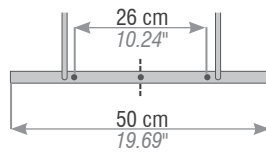

BuzziDesk | Profiles

BuzziDesk $W \geq 57 \text{ cm} < 77 \text{ cm}$
 $W \geq 22.44" < 30.32"$