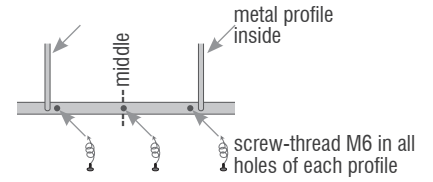

BuzziDesk | Profiles

BuzziDesk $W \geq 57 \text{ cm} < 77 \text{ cm}$
 $W \geq 22.44" < 30.32"$