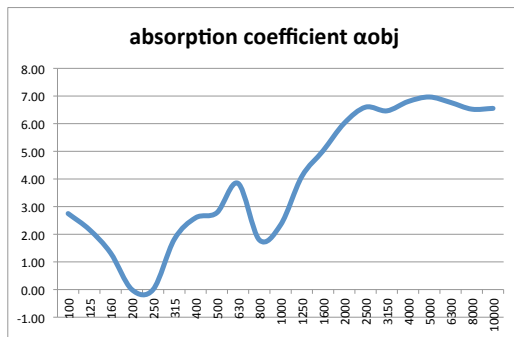

- Acoustic:

| Hz | $\alpha_{obj} [m^2]$ |
|------|----------------------|
| 125 | 2.08 |
| 250 | 0.61 |
| 500 | 3.07 |
| 1000 | 2.74 |
| 2000 | 5.88 |
| 4000 | 6.74 |

Equivalent sound absorption surface for an individual object in m²