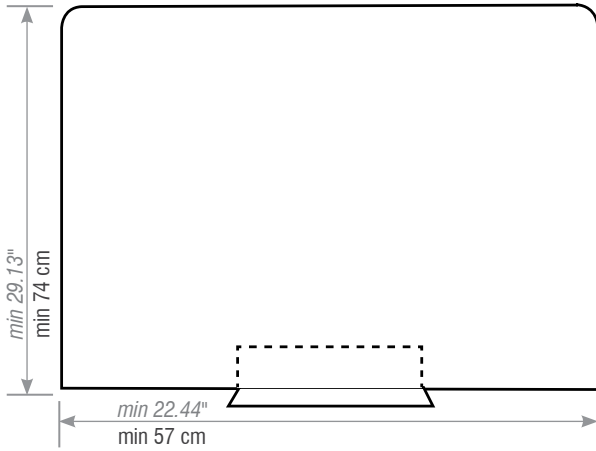

BuzziFree | Useful Links

Price List

Warranty

Install. instructions

Questions? Don't hesitate to contact your local agent or distributor

BuzziFree | Dimensions & Weight

| | Height | Width | |
|---------------------|-----------------------------------|-----------------------------------|------------------------------------------------------------------------------|
| Minimum dimensions: | min. 74 cm <i>min. 29.13"</i> | min. 57 cm <i>min. 22.44"</i> | |
| Maximum dimensions: | max. 180 cm <i>max. 70.87"</i> | max. 160 cm <i>max. 62.99"</i> | if Height ≤ 160 cm: Width max 200 cm if Height ≤ 62.99": Width max 78.74" |

if Height ≤ 62.99": Width max 78.74"
if Height ≤ 160 cm: Width max 200 cm

BuzziFree: Floorplate | Dimensions

Height BuzziFree:

≥ 74 and ≤ 160 cm
 ≥ 29.13" and ≤ 62.99"

Width BuzziFree

≥ 57 and ≤ 100 cm
 ≥ 22.44" and ≤ 39.37"

floorplate

49 x 49 cm
 19.29" x 19.29"

74 x 49 cm
 29.13" x 19.29"

> 160 and ≤ 180 cm
 > 62.99" and ≤ 70.87"

≥ 57 and ≤ 80 cm
 ≥ 22.44" and ≤ 31.50"

> 80 cm
 > 31.50"

49 x 49 cm
 19.29" x 19.29"

74 x 49 cm
 29.13" x 19.29"