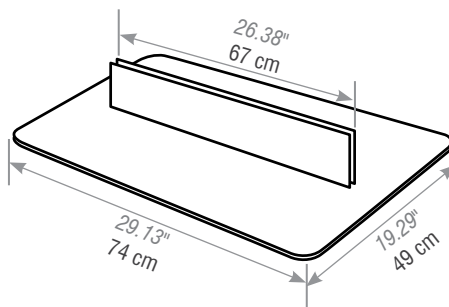

Weight floorplate:

9 kg
19.84 lbs

12,5 kg
27.56 lbs