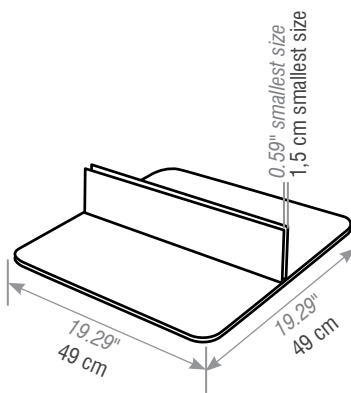

Weight floorplate:

9 kg
19.84 lbs

12,5 kg
27.56 lbs