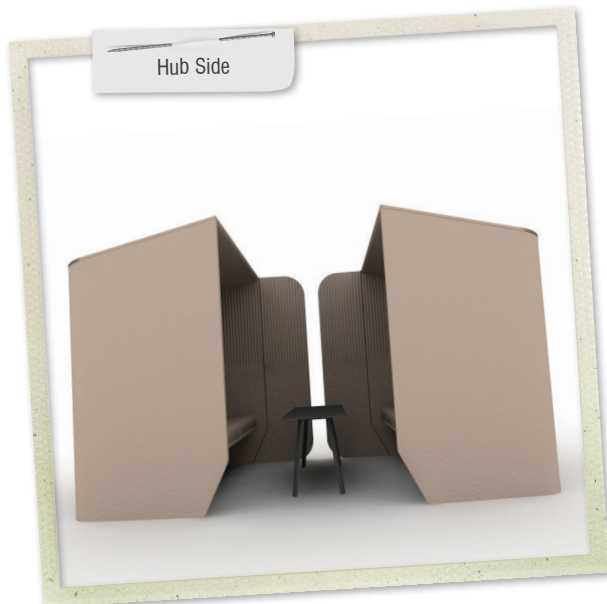

BuzziHub

The BuzziHub is a space where people can easily come together and share information. It has been designed to become a central point in the social life of an office. It can serve as a non formal meeting room as people increasingly come to the office in order to connect with each other and not just work by themselves since they might already be working part-time at home or on the road. The BuzziHub has been designed in order to make you feel at home. It is a warm and comfortable environment made to facilitate communication and improve personal wellbeing.

Design by Alain Gilles

[more pictures? click here](#)

BuzziHub Collection | Content

COMPOSITION

- structure: poplar mutiplex: 18mm | 0.71"
- cover: outside: layer felt covered with fabric
inside: CME35H foam covered with fabric

Questions? Don't hesitate to contact your local agent or distributor

BuzziHub | Dimensions & Weight

	Size:	Height	Weight:
Standard	122 x 200 cm 48.03 x 78.74"	190 cm 74.80"	130 kg 286.06 lbs
transport crate incl. BuzziHub	211,5 x 163,5 cm 83,26 x 64,37"	53 cm 20.86"	170 kg 374.08 lbs