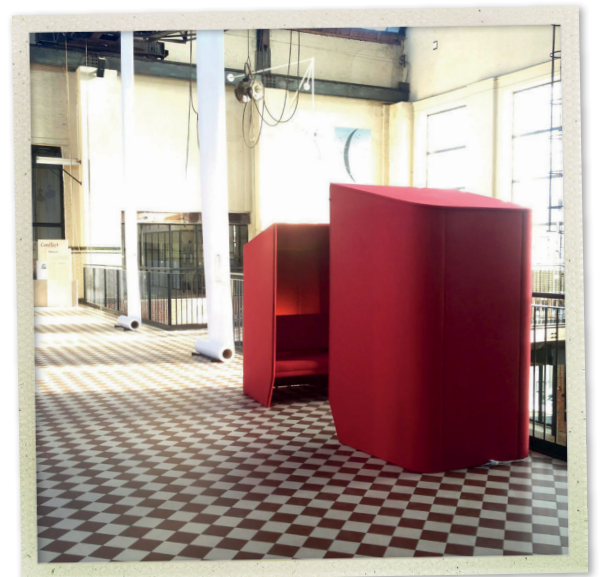

BuzziHub

The BuzziHub is a space where people can easily come together and share information. It has been designed to become a central point in the social life of an office. It can serve as a non formal meeting room as people increasingly come to the office in order to connect with each other and not just work by themselves since they might already be working part-time at home or on the road. The BuzziHub has been designed in order to make you feel at home. It is a warm and comfortable environment made to facilitate communication and improve personal wellbeing.

Design by Alain Gilles

[more pictures? click here](#)

BuzziHub Collection | Content

COMPOSITION

- structure: poplar mutiplex: 18mm | 0.71"
- cover: outside: layer felt covered with fabric
inside: CME35H foam covered with fabric