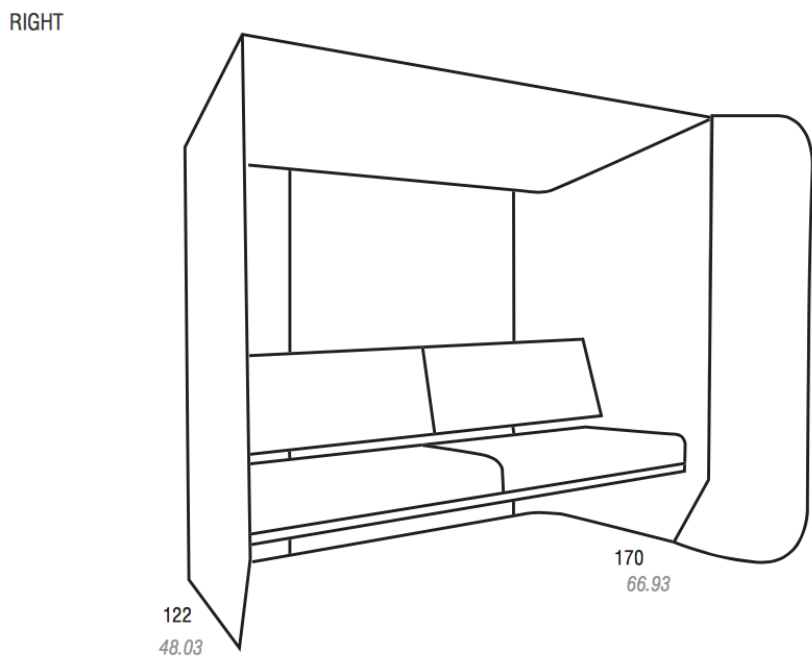

Questions? Don't hesitate to contact your local agent or distributor

BuzziHub | Dimensions & Weight

	Size:	Height	Weight:
Standard	122 x 200 cm 48.03 x 78.74"	190 cm 74.80"	130 kg 286.06 lbs
transport crate incl. BuzziHub	211,5 x 163,5 cm 83,26 x 64,37"	53 cm 20.86"	170 kg 374.08 lbs

BuzziHub Single | Dimensions & Weight

	Size:	Height	Weight:
Standard	122 x 117 cm 48.03 x 46.06"	190 cm 74.80"	110 kg 242.06 lbs
transport crate incl. BuzziHub Single	211,5 x 163,5 cm 83,26 x 64,37"	53 cm 20.86"	150 kg 330.69 lbs

BuzziHub Side | Dimensions & Weight

	Size:	Height	Weight:
Standard	170 x 200 cm 66.93 x 78.74"	190 cm 74.80"	135 kg 297.62 lbs
transport crate incl. BuzziHub	251,5 x 204,5 cm 99.01 x 80.51"	43 cm 16.92"	175 kg 385.80 lbs