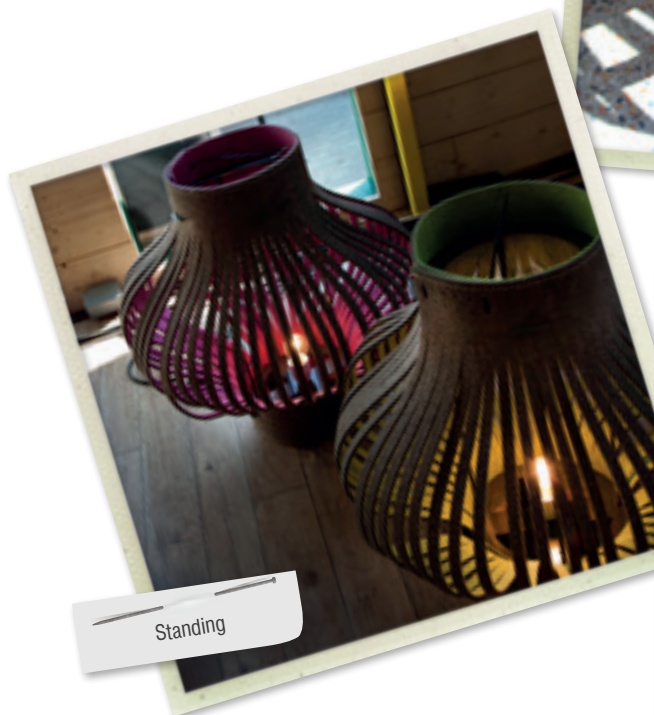

BuzziLight

The Buzzilight is a striking phenomenon, whether on the ceiling or the floor. The strips of sound-insulating felt are fixed around a steel structure, allowing this light object to take on different shapes.

Whether you opt for eye-catching Pink or stylish OffWhite, the Buzzilight is a trendsetter in any space.

Design by Sas Adriaenssens

Standing

Pendant

more pictures? [click here](#)

BuzziLight | Content

COMPOSITION