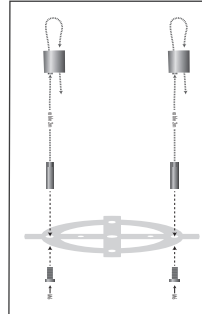

BuzziLight

The Buzzilight is a striking phenomenon, whether on the ceiling or the floor. The strips of sound-insulating felt are fixed around a steel structure, allowing this light object to take on different shapes.

- Frame: metal powdercoated
RAL 7022
- Shade: felt 9 mm + lace

USE

- cable: length 2m
Ø1,5mm
- Incl. 2 x fastener and 2x fixation M6+screw
- screws ceiling: not included
- ceiling canopy: white / plastic
- electricity cable: length 2m incl. dimmer + 2m extra cable
- light: E27 fitting (bulb not included)
Max 60W

BuzziLight | Dimensions & Weight

	Size:	Weight:
L	65 x 65 cm <i>25.59 x 25.59 inch</i>	3 kg <i>38.50 lbs</i>
L incl. packaging	82 x 28 x 19 cm <i>32.28 x 11.02 x 7.48 inch</i>	4 kg <i>8.82 lbs</i>
XL	95 x 95 cm <i>37.40 Ø, 37.40"</i>	6,4 kg <i>14.11 lbs</i>
XL incl. packaging	119 x 40 x 17 cm <i>46.85 x 15.75 x 6.69 inch</i>	7,5 kg <i>16.53 lbs</i>