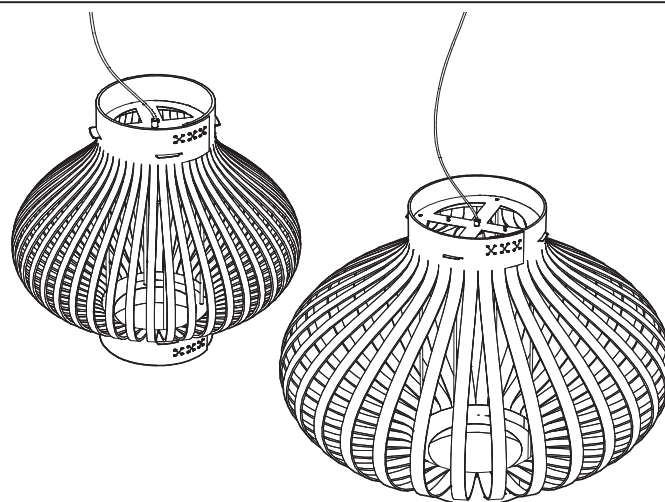

BuzziLight Mono

- Mono L | Mono XL High
- 🌲 BuzziFelt cover with Mono pattern cut-outs.
- ✂ L: H 63 cm Ø 65 cm
  XL High: H 93 cm Ø 95 cm
- ⚖ L: 3 kg
  XL High: 4,6 kg
- ... Lace: Black | White
  Cable set: 2m | 5m, Silver | Black
  Optional: No stitch | Black stitch | White stitch
  Optional: LED bulb E27 5W