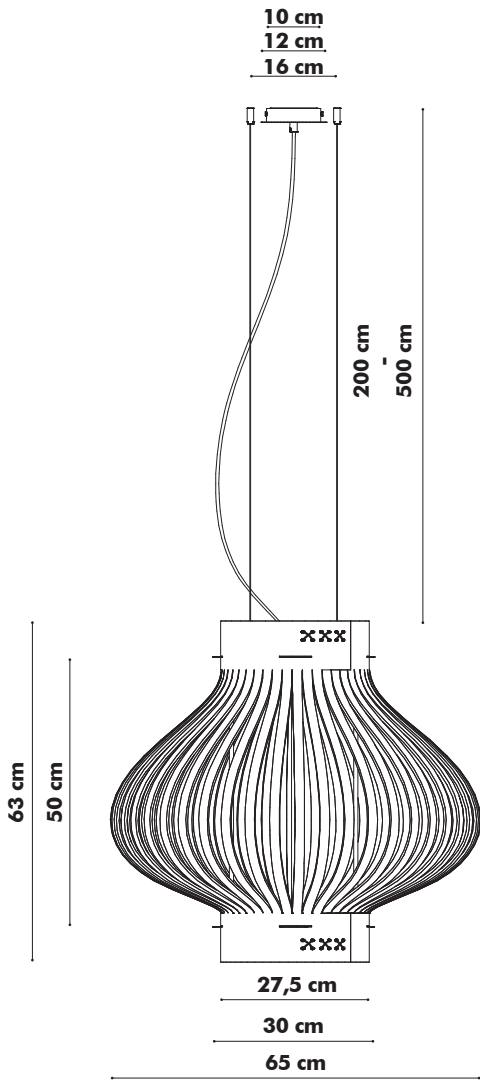

BuzziLight Mono

L