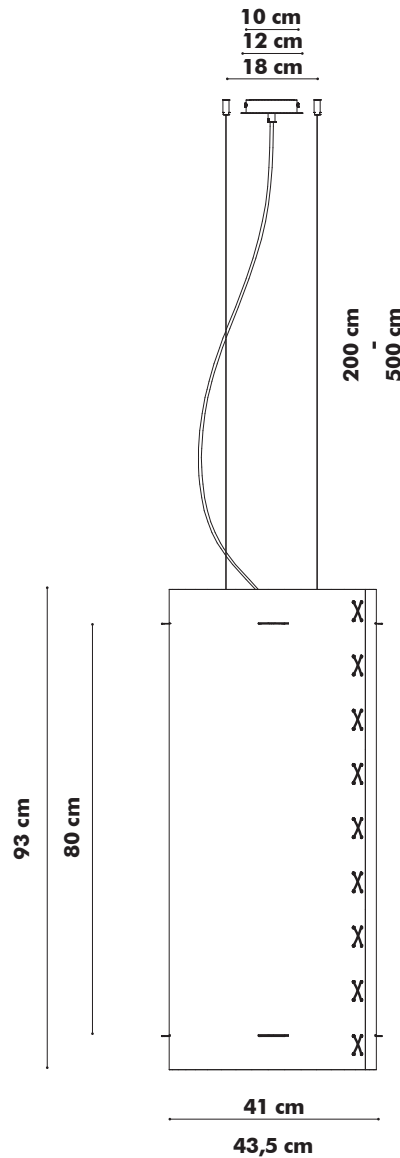

BuzziLight Alhambra | Royal

XL High