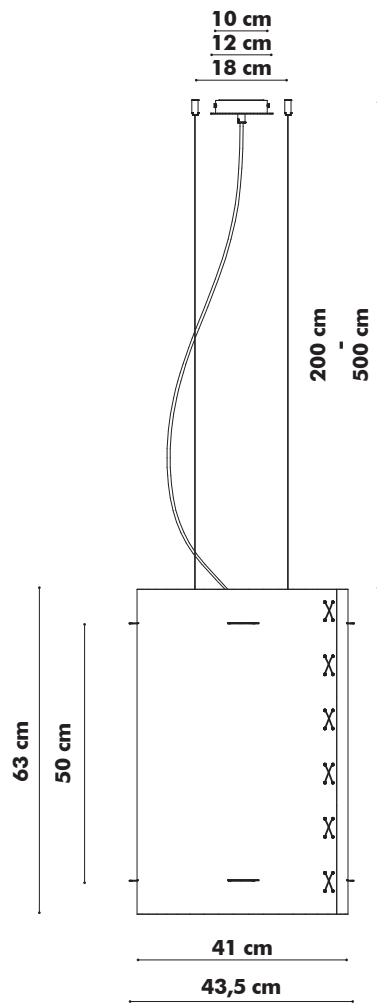

Dimensions

BuzziLight Alhambra | Royal

XL Low