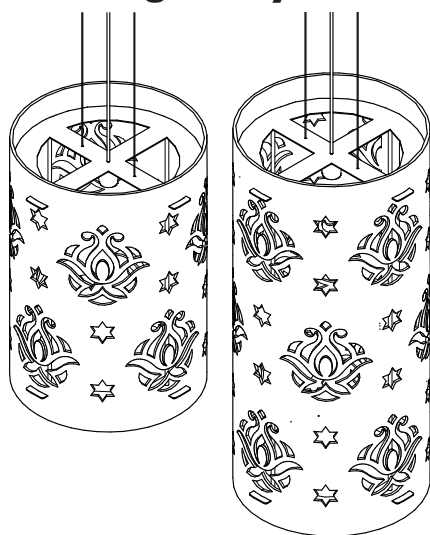

BuzziLight Royal