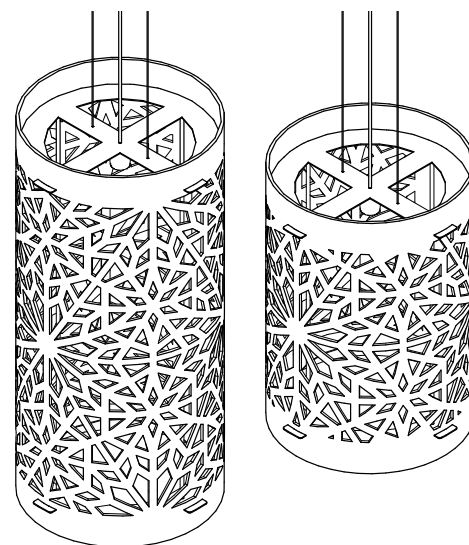

BuzziLight Alhambra

- ◆ Alhambra XL Low, Alhambra XL High
- 🌲 BuzziFelt cover with Alhambra pattern cut-outs
- ✂ XL Low: H 63 cm Ø 41 cm
XL High: H 93 cm Ø 41 cm
- ⚖ XL Low: 3,9 kg
XL High: 4,7 kg
- ... Lace: Black | White
Cable set: 2 m | 5 m, Silver | Black
Optional: No stitch | Black stitch | White stitch
Optional: LED bulb E27 5W

BuzziLight Royal

- ◆ Royal XL Low | Royal XL High
- 🌲 BuzziFelt cover with Royal pattern cut-outs
- ✂ XL Low: H 63 cm Ø 41 cm
XL High: H 93 cm Ø 41 cm
- ⚖ XL Low: 3,9 kg
XL High: 4,7 kg
- ... Lace: Black | White
Cable set: 2m | 5m, Silver | Black
Optional: No stitch | Black stitch | White stitch
Optional: LED bulb E27 5W

Technical Components

Ceiling canopy

Metal powdercoated (RAL 9005) ceiling canopy.
Including mounting bracket.
Height: 2,6 cm
Diameter: 12 cm.

Frame | Fitting | Power Cord

Metal powdercoated (RAL 9005) frame.
L: H 50 cm Ø 30 cm
XL Low: H 50 cm Ø 43,5 cm
XL High: H 80 cm Ø 43,5 cm
Black bakelite E27 fitting
Black fabric power cord (2 x 0,75 mm²)