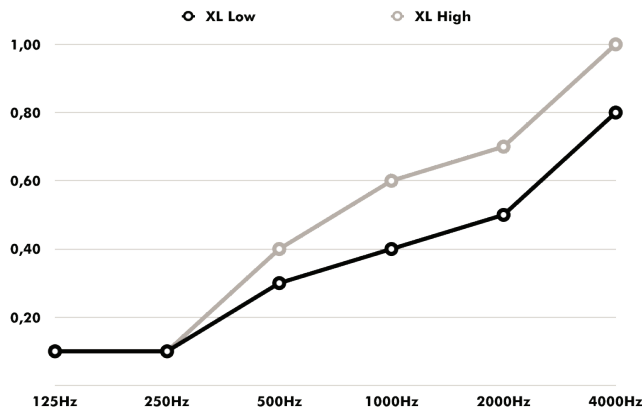

Acoustics

BuzziLight Alhambra | Royal

Equivalent sound absorption area in m² per object

Hz	XL Low Aeq/m²	XL High Aeq/m²
125	0.1	0.1
250	0.1	0.1
500	0.3	0.4
1000	0.4	0.6
2000	0.5	0.7
4000	0.8	1.0