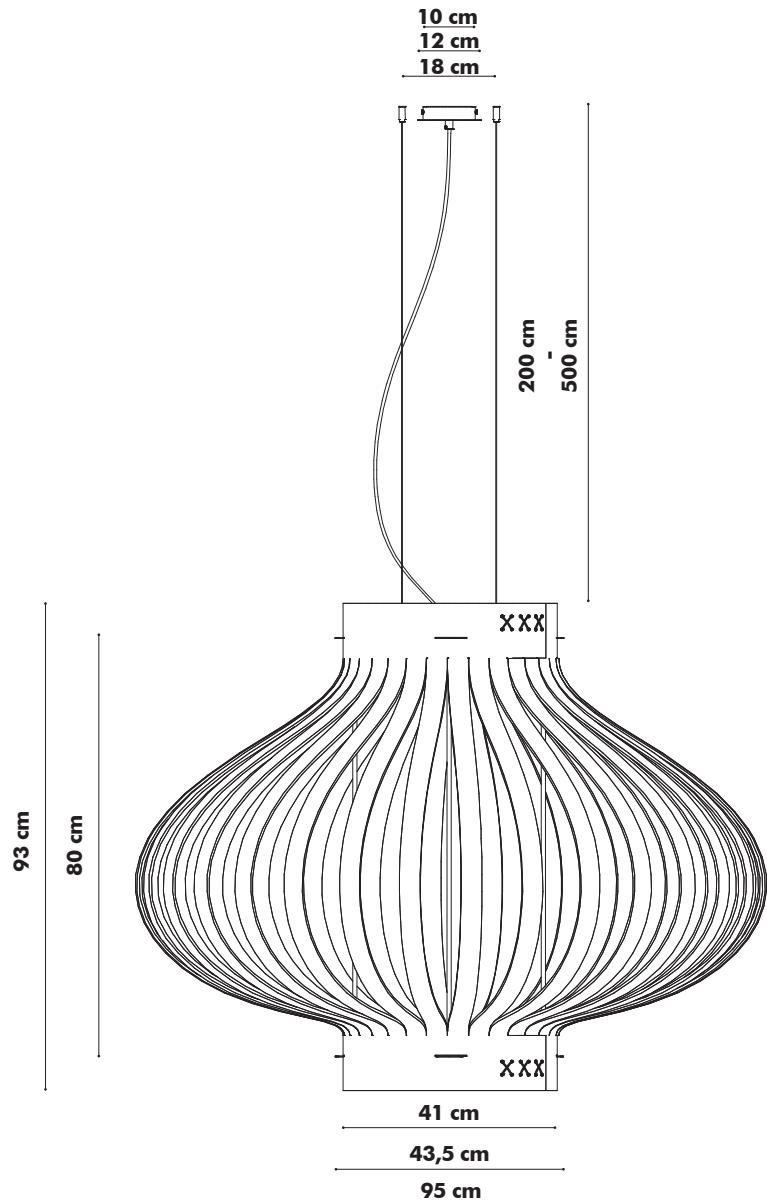

BuzziLight Mono

- ◆ Mono L | Mono XL High
- 🌲 BuzziFelt cover with Mono pattern cut-outs.
- ✂ L: H 63 cm Ø 65 cm
XL High: H 93 cm Ø 95 cm
- ⚖ L: 3 kg
XL High: 4,6 kg
- ... Lace: Black | White
Cable set: 2m | 5m, Silver | Black
Optional: No stitch | Black stitch | White stitch
Optional: LED bulb E27 5W

Technical Components

Ceiling canopy

Metal powdercoated (RAL 9005) ceiling canopy.
Including mounting bracket.
Height: 2,6 cm
Diameter: 12 cm.

Frame | Fitting | Power Cord

Metal powdercoated (RAL 9005) frame.
L: H 50 cm Ø 30 cm
XL Low: H 50 cm Ø 43,5 cm
XL High: H 80 cm Ø 43,5 cm
Black bakelite E27 fitting
Black fabric power cord (2 x 0,75 mm²)

XL Low

BuzziLight Alhambra | Royal

XL High

BuzziLight Mono

L

BuzziLight Mono

XL High

Acoustics