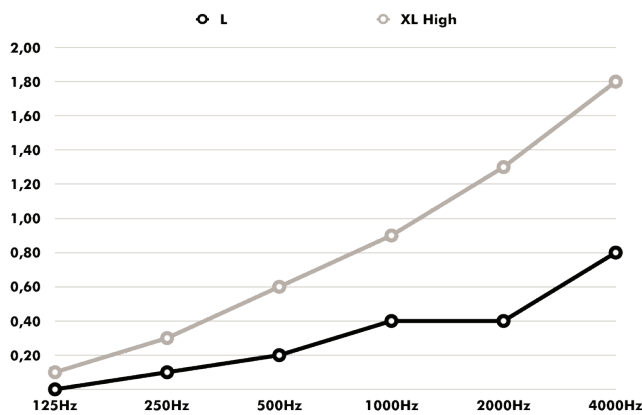

BuzziLight Alhambra | Royal

Equivalent sound absorption area in m² per object

Hz	XL Low Aeq/m ²	XL High Aeq/m ²
125	0.1	0.1
250	0.1	0.1
500	0.3	0.4
1000	0.4	0.6
2000	0.5	0.7
4000	0.8	1.0

BuzziLight Mono

Equivalent sound absorption area in m² per object