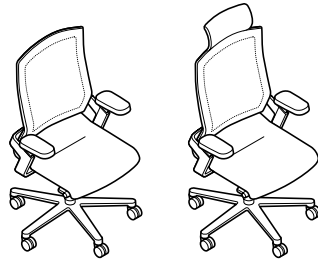

175/7
□40/52 □105/117 □70 □66
(□15³/₄"/20¹/₂" □41³/₈"/46¹/₈"
□27¹/₂" □26")