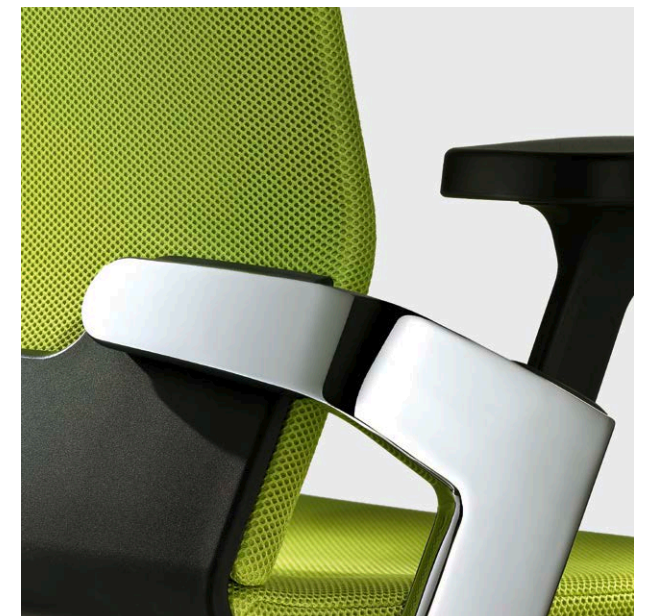

In detail

Each ON swivel chair features the health benefits of unique Trimension® and a range of different adjustment options. It's so spacious, it almost feels like an armchair. Adjustable while seated, it allows a number of different sitting postures that include sitting up straight, lounging about or sprawling across the chair.

The **counterpressure of the backrest** is fast to adapt with just two fingers and only a few rotations – for people weighing from 45 to 120 kg. The conveniently placed wheel is integrated into the button that locks the tilt of the seat.

The fascinating simple, patented **seat depth adjustment** is available on request. The seat depth is altered by grabbing the front end of the seat with both hands and turning it upwards, or downwards to reduce depth again.

The **armrests** integrated in the swivel arms mirror all movements made. Their height is adjustable at the touch of a button. The depth and width of the armrest pads can be changed by pushing and turning them. The choice of three armrest pads (standard, padded and leather-upholstered) is sure to suit any tastes.

The height of the **backrest** is intuitive to adjust in six lockable positions while seated. All that's required is to take hold of it and push it upwards by up to 60 mm (2 $\frac{3}{8}$ "). No buttons or levers are needed.