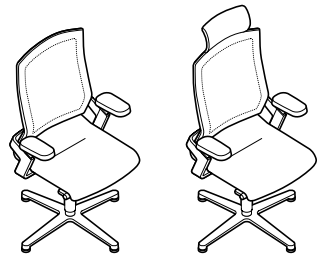

172/7
□40/52 □105/117 □70 □66
(□15³/₄"/20¹/₂" □41³/₈"/46¹/₈"
□27¹/₂" □26")