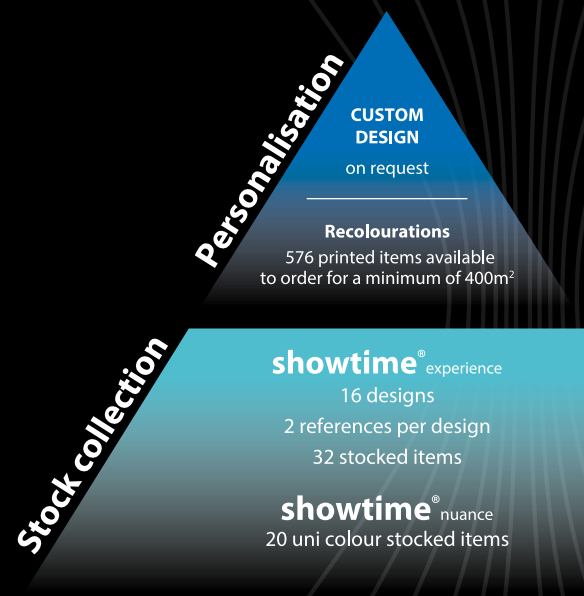

[showtime

The Hospitality and Leisure sector is an exciting and complex world where all the elements of an interior scheme combine to deliver an experience for the occupants or users of each facility.

Spanning traditional, boutique and apartment hotels, to tourist accommodation, student halls of residence, cinemas, theatres and nightclubs, these richly diverse spaces demand a truly flexible approach to materials in order to convey the desired ambiance and support brand identity.

Working closely with Hospitality and Leisure Architects, Designers and End Users, the Forbo design team have created a new and flexible needlefelt flooring concept, which offers an exciting cost-effective alternative to conventional broadloom carpet.

showtime® nuance is a range of uni colours which coordinate perfectly with **showtime® experience**, a range of printed items composed of four key trends: Wonderlab, Metropolis, Ecosystems and Heritage.

In addition to the stocked collection of 20 uni colours and 32 printed designs, the concept is extended by the ability to easily recolour your chosen design. Finally, because your projects are unique, our design team can assist in the realisation of Custom designs according to your requirements.