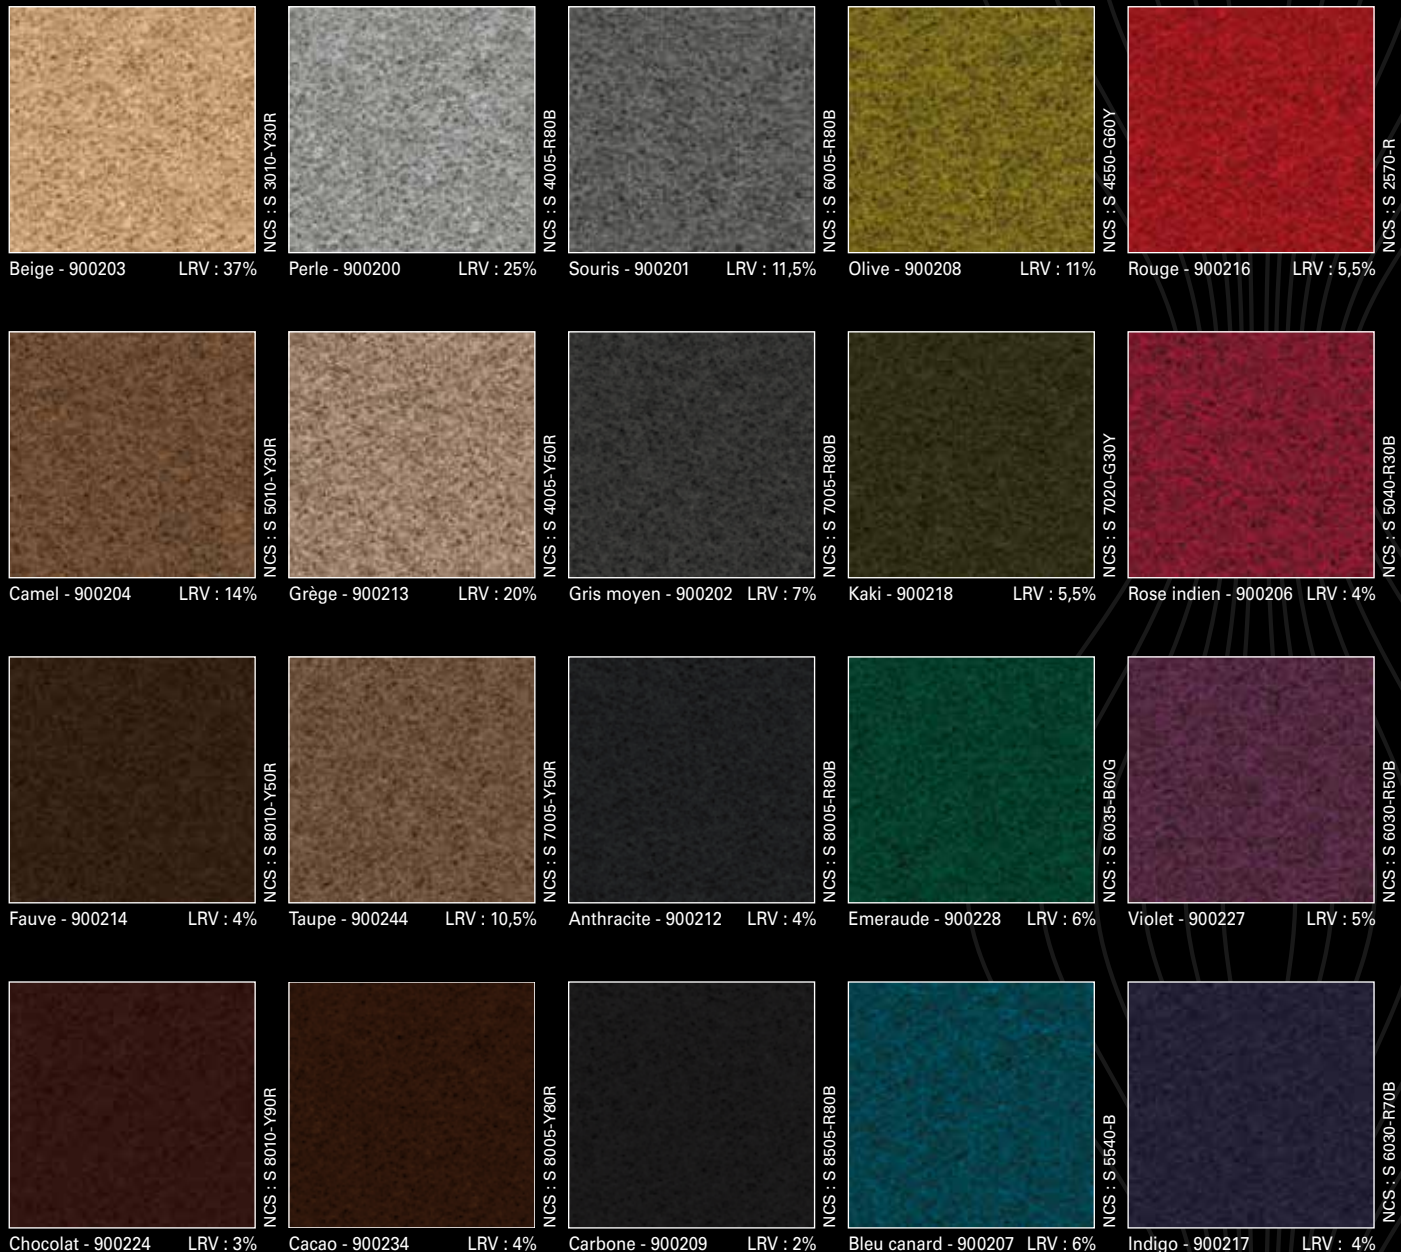

HER 04-23

HER 04-22

HER 04-21

HER 04-20

HER 04-19

HER 04-25

HER 04-26

HER 04-27

HER 04-28

HER 04-29

HER 04-30

HER 04-37

HER 04-35

HER 04-34

HER 04-33

HER 04-32

The 20 colours are also available to order in Skirtings by contacting your local Forbo Flooring Systems representative.

Violet - 900227

Gris moyen - 900202

Technical and environmental performance

Resistance to traffic