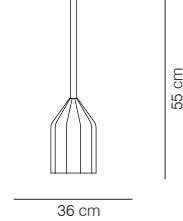

PROJECTS

Progetti | AA Residence | Hotel Caro | Willy Ramos Art Studio | ViccarbeStudio | Estudio Cosín | Molino Real | VALLILA Showroom | Interiors INC | SG Residence | Das Stue | LP House | Buromodern | Auditorio y Palacio de Congresos de Castellón