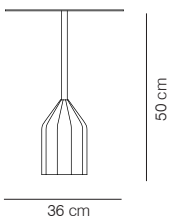

PROJECTS

Progetti | AA Residence | Hotel Caro | Willy Ramos Art Studio | ViccarbeStudio | Estudio Cosín | Molino Real | VALLILA Showroom | Interiors INC | SG Residence | Das Stue | LP House | Buromodern | Auditorio y Palacio de Congresos de Castellón